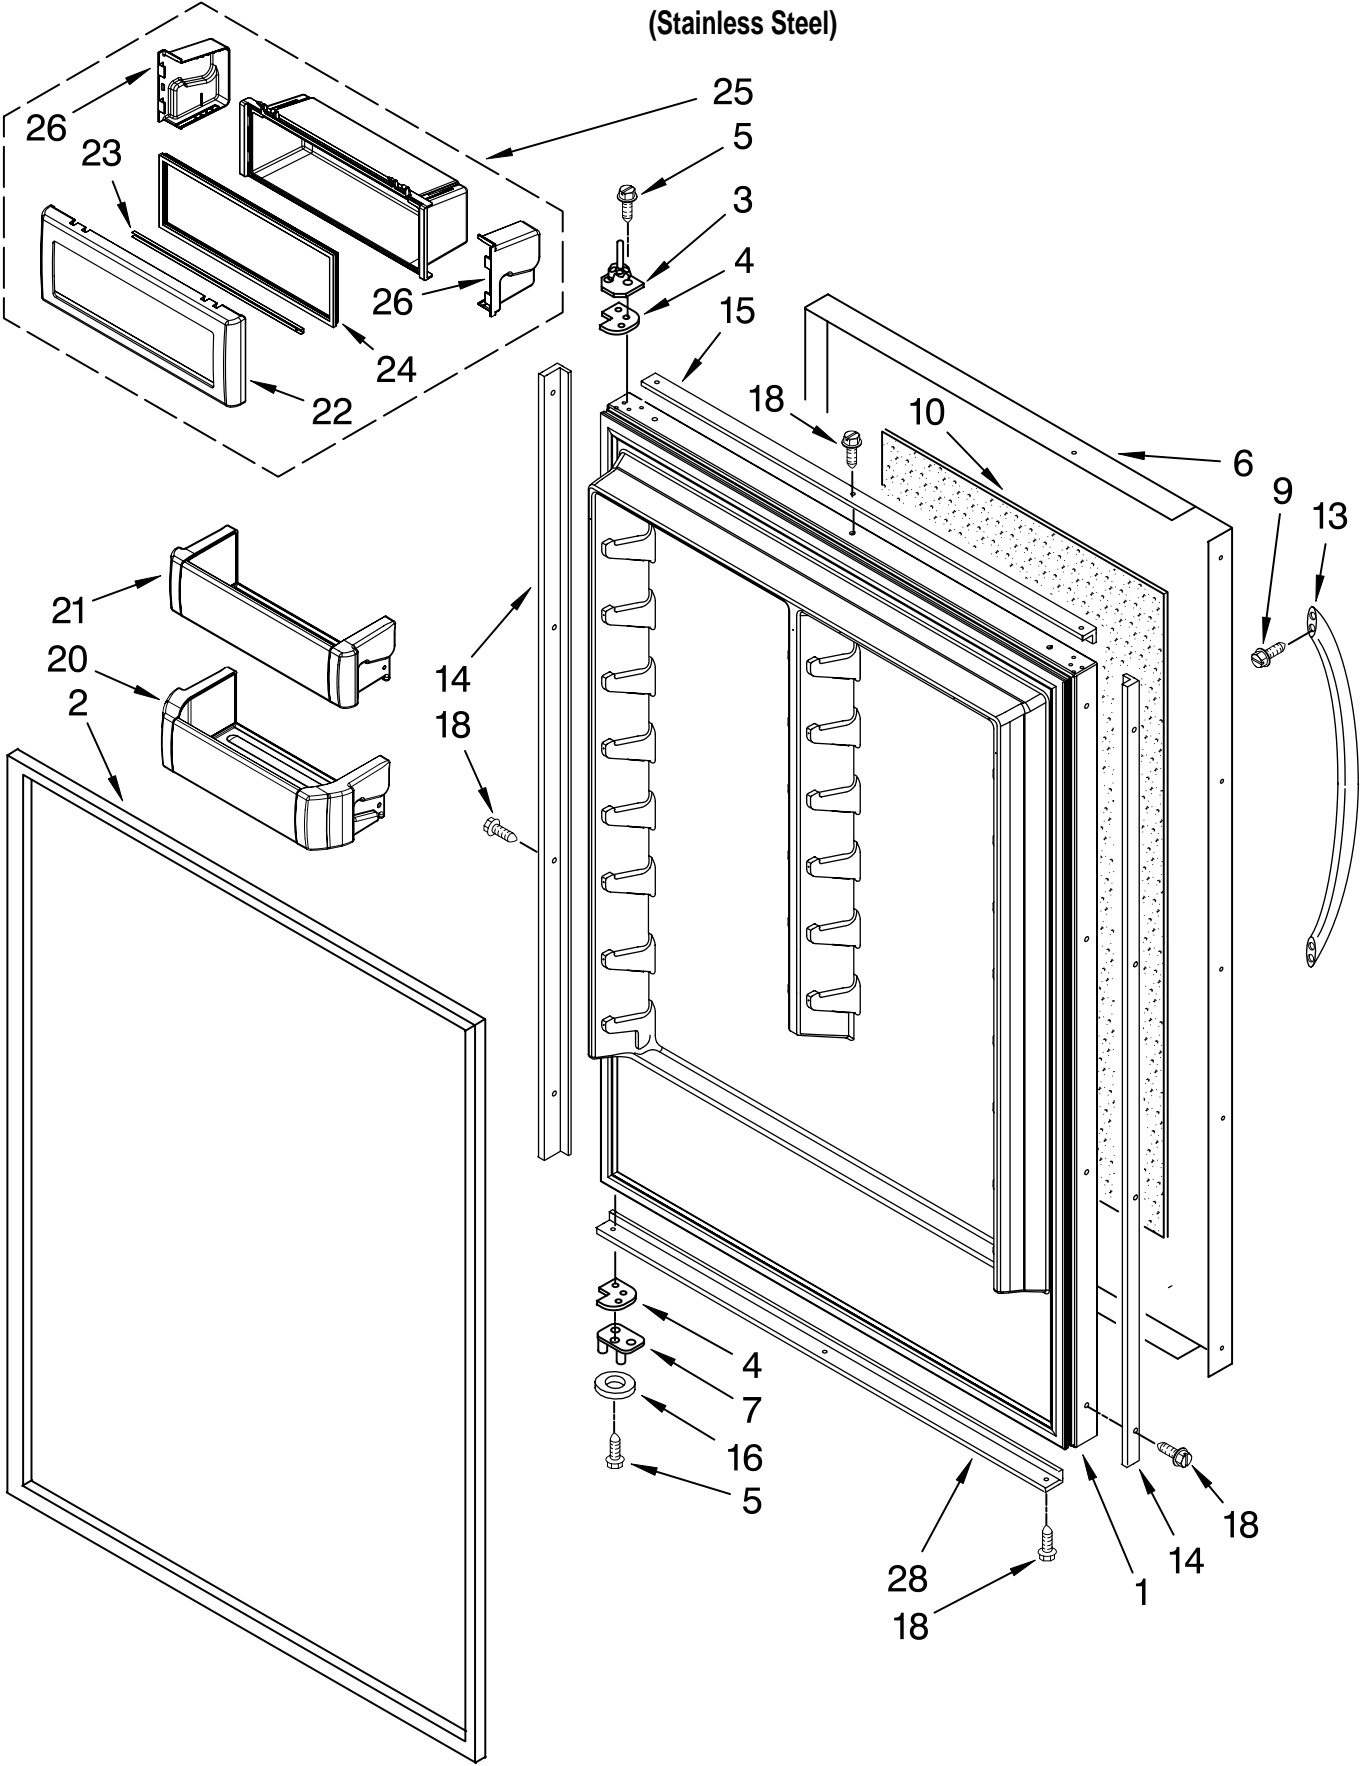

REFRIGERATOR DOOR PARTS

For Model: KBLC36FTS00

(Stainless Steel)

FOR ORDERING INFORMATION REFER TO PARTS PRICE LIST

REFRIGERATOR DOOR PARTS

For Model: KBLC36FTS00

(Stainless Steel)

Illus. No.	Part No.	DESCRIPTION
1	2309390	Door, Refrigerator (Includes Item 2)
2	2300184	Gasket, Door
3	2266912	Hinge Assembly, Top
4	2316804	Spacer-Hinge
5	489282	Screw, 10-32 x 3/4
6	2306488	Skin, Door
7	2316807	Bottom Hinge Assembly
9	308544	Screw
10	2327469	Filler, Foam
13	2316868	Handle
14	2300026	Spacer, Door Edge (Hinge Side)
15	2300024	Spacer, Door Edge (Top)
16	2006346	Washer
18	8281250	Screw, 8-15 x 1/2
20	2307975	Shelf, Door (Gallon)
21	2222777	Shelf, Door (4)
22	2309255	Door, Utility Bin
23	2309256	Rail, Lid
24	2309257	Gasket, Utility Bin
25	2309252	Bin, Utility
26		End Cap, Utility Bin
	2222920	Left Side
	2222919	Right Side
28	2300023	Spacer, Door Edge (Bottom)

FOR ORDERING INFORMATION REFER TO PARTS PRICE LIST